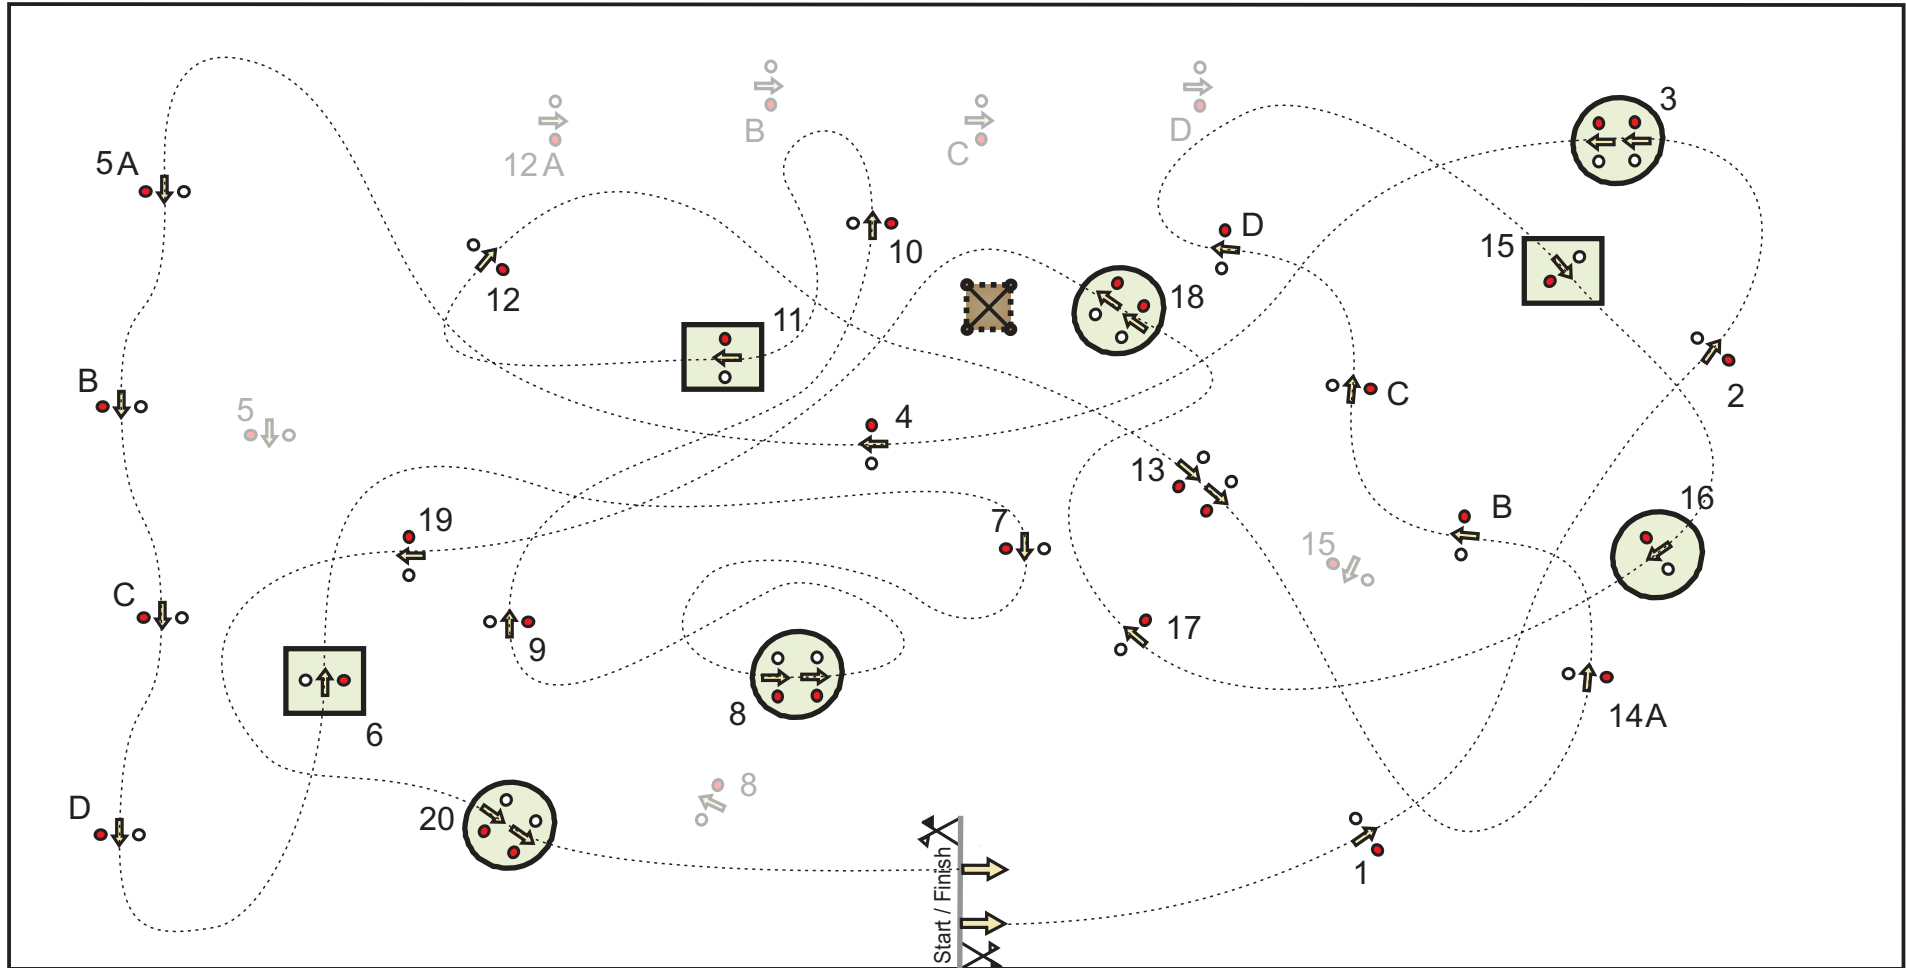

Cones FEI Driving European Championship Flyinge 2024

Children

Pony Single

Speed: 220 m/min
Face: 160 cm
Length: 470 m
Time Allowed: 129 sec
Time Limit: 258 sec

 = Width: +/- 5 cm

Cones FEI Driving European Championship Flying 2024

Juniors

Pony Single
Speed: 260 m/min
Face: 160 cm
Length: 620 m
Time Allowed: 144 sec
Time Limit: 288 sec

Pony Pair
Speed: 250 m/min
Face: 160 cm
Length: 620 m
Time Allowed: 149 sec
Time Limit: 298 sec

 = Width: -/- 5 cm, Single and Pair
 = Width: -/- 5 cm, only Single

Cones FEI Driving European Championship Flyinge 2024

U25

Pony Single
Speed: 260 m/min
Face: 160 cm
Length: 650 m
Time Allowed: 150 sec
Time Limit: 300 sec

Pony Pair
Speed: 250 m/min
Face: 160 cm
Length: 650 m
Time Allowed: 156 sec
Time Limit: 312 sec

Horse Single
Speed: 250 m/min
Face: 160 cm
Length: 650 m
Time Allowed: 156 sec
Time Limit: 312 sec

 = Width: -/- 5 cm, Single and Pair
 = Width: -/- 5 cm, only Single