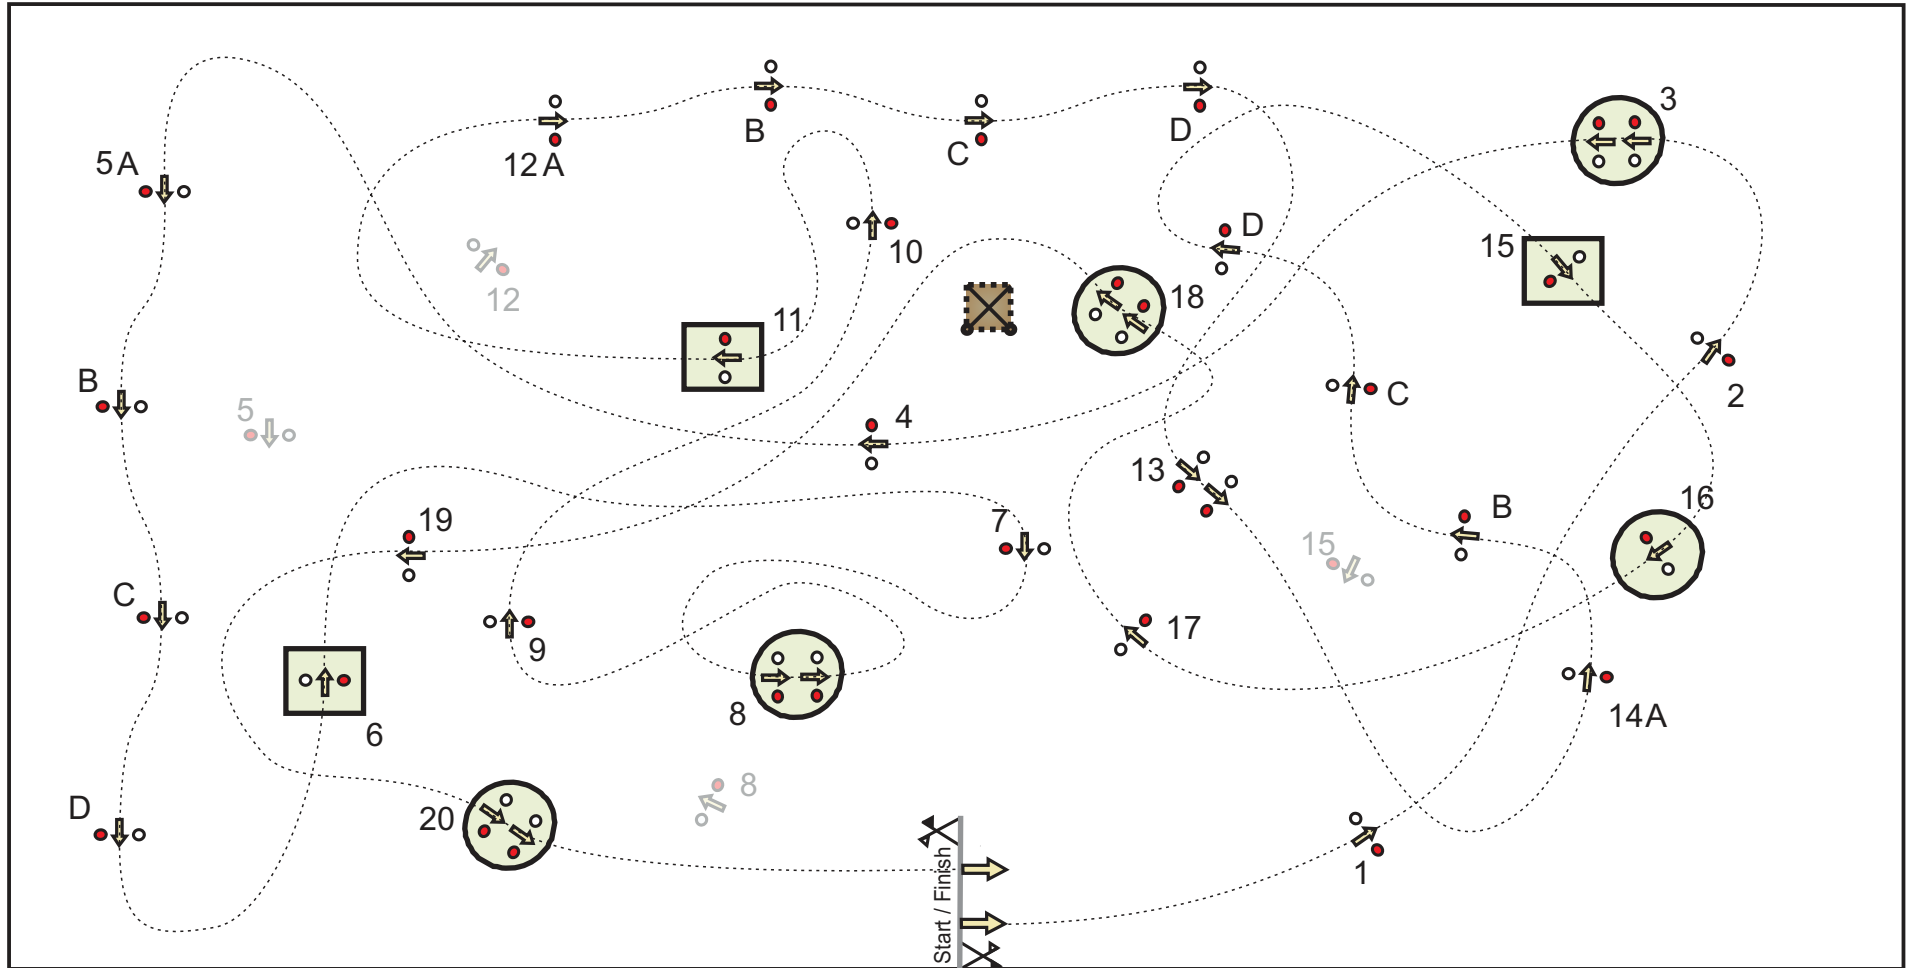

Cones FEI Driving European Championship Flyinge 2024

Children

Pony Single

Speed: 220 m/min
Face: 160 cm
Length: 470 m
Time Allowed: 129 sec
Time Limit: 258 sec

 = Width: +/- 5 cm

Cones FEI Driving European Championship Flying 2024

Juniors

Pony Single
Speed: 260 m/min
Face: 160 cm
Length: 620 m
Time Allowed: 144 sec
Time Limit: 288 sec

Pony Pair
Speed: 250 m/min
Face: 160 cm
Length: 620 m
Time Allowed: 149 sec
Time Limit: 298 sec

 = Width: -/- 5 cm, Single and Pair
 = Width: -/- 5 cm, only Single

Cones FEI Driving European Championship Flyinge 2024

U25

Pony Single
Speed: 260 m/min
Face: 160 cm
Length: 650 m
Time Allowed: 150 sec
Time Limit: 300 sec

Pony Pair
Speed: 250 m/min
Face: 160 cm
Length: 650 m
Time Allowed: 156 sec
Time Limit: 312 sec

Horse Single
Speed: 250 m/min
Face: 160 cm
Length: 650 m
Time Allowed: 156 sec
Time Limit: 312 sec

 = Width: -/- 5 cm, Single and Pair
 = Width: -/- 5 cm, only Single