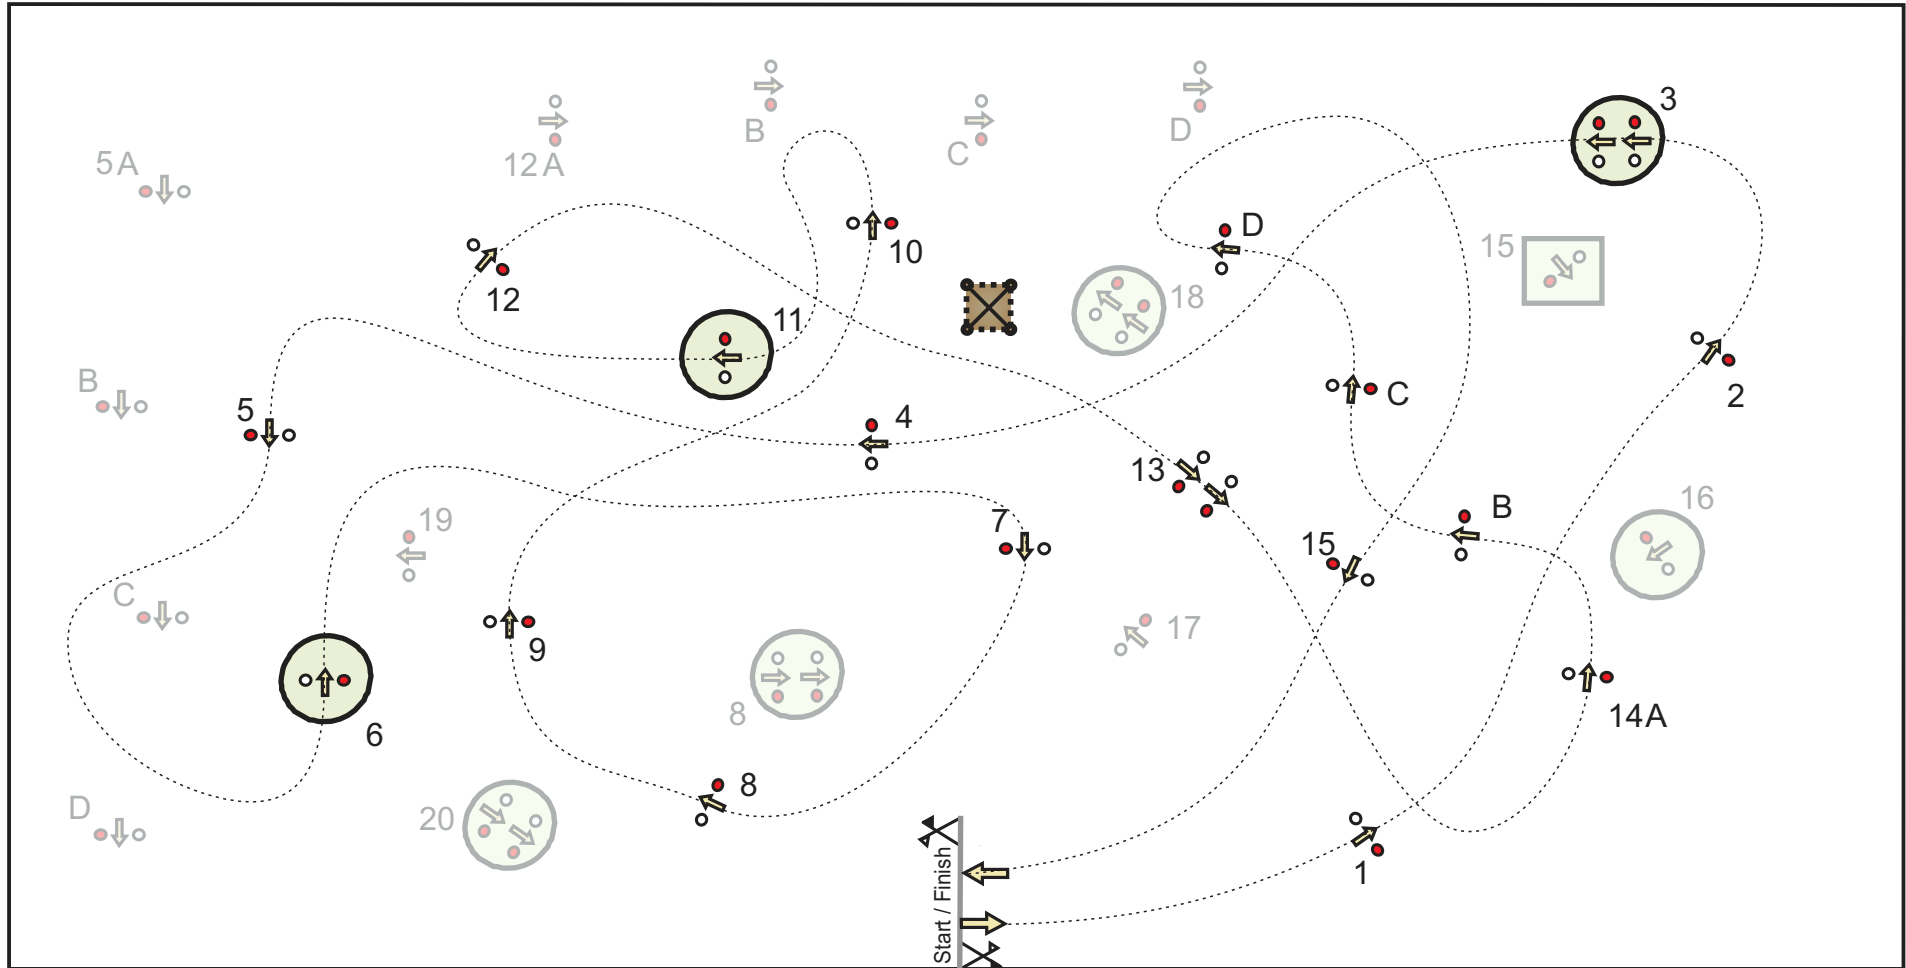

Cones FEI Driving European Championship Flyinge 2024

Children

Pony Single

Speed: 220 m/min
Face: 160 cm
Length: 470 m
Time Allowed: 129 sec
Time Limit: 258 sec

 = Width: +/- 5 cm

Cones FEI Driving European Championship Flying 2024

Juniors

Pony Single
Speed: 260 m/min
Face: 160 cm
Length: 620 m
Time Allowed: 144 sec
Time Limit: 288 sec

Pony Pair
Speed: 250 m/min
Face: 160 cm
Length: 620 m
Time Allowed: 149 sec
Time Limit: 298 sec

 = Width: -/- 5 cm, Single and Pair
 = Width: -/- 5 cm, only Single

Cones FEI Driving European Championship Flyinge 2024

U25

Pony Single
Speed: 260 m/min
Face: 160 cm
Length: 650 m
Time Allowed: 150 sec
Time Limit: 300 sec

Pony Pair
Speed: 250 m/min
Face: 160 cm
Length: 650 m
Time Allowed: 156 sec
Time Limit: 312 sec

Horse Single
Speed: 250 m/min
Face: 160 cm
Length: 650 m
Time Allowed: 156 sec
Time Limit: 312 sec

 = Width: -/- 5 cm, Single and Pair
 = Width: -/- 5 cm, only Single